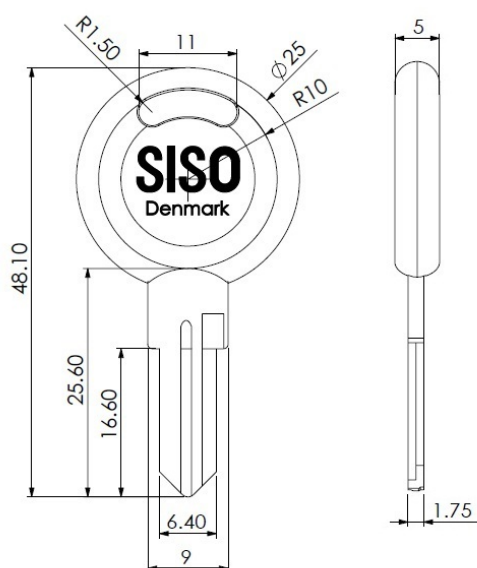

## Description:

Car Key, SISO Logo, FN2, D/E, Key Code # D20

## Item number:

14.04.109-0

Units	Box	Carton	HS Code	Barcode
Pcs.	200	2000	8301700000	 5704866040235